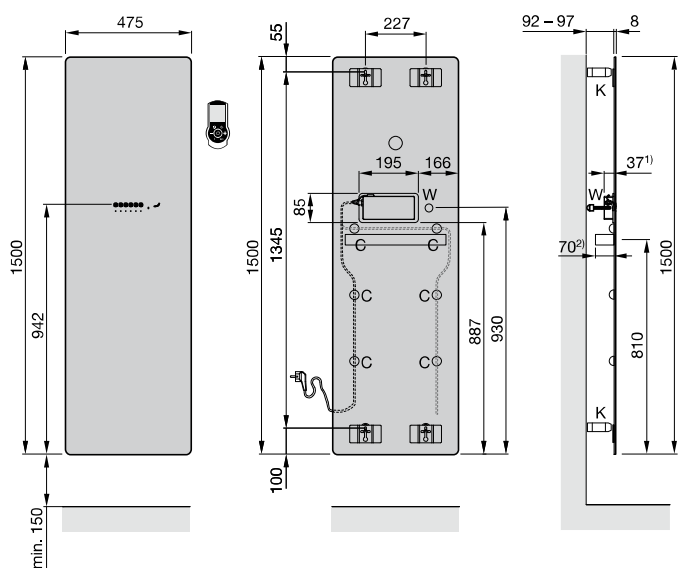

Heated glass front available in black, white or as a mirror. Connection cable 1,8 m long with two pin plug, simple cable routing adjusted to the towel rail installation via cable clips pre-installed on the back of the decorative radiator ex works. Nominal voltage 230 volts, splash-proof IP 45.

Standard scope of delivery for electric operation

- Radiator made from safety glass with control box and cable clips pre-installed on the back
- Polished stainless steel towel rails for mounting on the back of the radiator, extension either to left or right (as selected during installation); for 1500 mm height: one towel rail; for 1750 mm height: two towel rails per radiator, with fixing material
- Infrared remote control model 4 including batteries (AAA) with selectable modes: manual (above room temperature), weekly programme, timer, frost protection, off
- Wall mounting accessories and cable clips in the colour of the radiator, or for mirror radiators: Wall bracket + cable clips in black
- Wall spacer for adjustment to the correct wall clearance
- Packaging and drilling template

Electric operation:

Wall mounting

Towel rail for extension to left or right as preferred

H = Height

L = Length

K = Bracket

C = Cable clip (for cable routing, see towel rail installation drawing)

W = Wall spacer

3) 500 mm

4) 800 mm