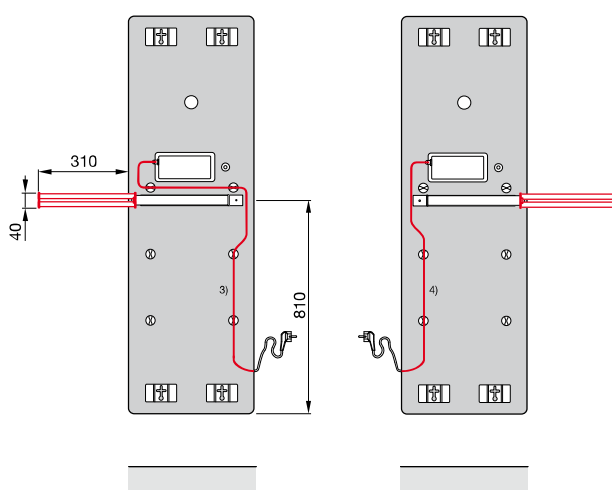

Heated glass front available in black, white or as a mirror. Connection cable 1,8 m long with two pin plug, simple cable routing adjusted to the towel rail installation via cable clips pre-installed on the back of the decorative radiator ex works. Nominal voltage 230 volts, splash-proof IP 45.

Standard scope of delivery for electric operation

- Radiator made from safety glass with control box and cable clips pre-installed on the back
- Polished stainless steel towel rails for mounting on the back of the radiator, extension either to left or right (as selected during installation); for 1500 mm height: one towel rail; for 1750 mm height: two towel rails per radiator, with fixing material
- Infrared remote control model 4 including batteries (AAA) with selectable modes: manual (above room temperature), weekly programme, timer, frost protection, off
- Wall mounting accessories and cable clips in the colour of the radiator, or for mirror radiators: Wall bracket + cable clips in black
- Wall spacer for adjustment to the correct wall clearance
- Packaging and drilling template

Electric operation:

Wall mounting

Towel rail for extension to left or right as preferred

H = Height

L = Length

K = Bracket

C = Cable clip (for cable routing, see towel rail installation drawing)

W = Wall spacer

Dimensions in mm

For keywords, see 'Electric operation and Ecodesign Directive' on page 167

1) Back of control box to back of radiator

2) Back of towel rail to back of radiator

Cable length available in the direction of the connection from bottom edge of radiator depending on cable routing: