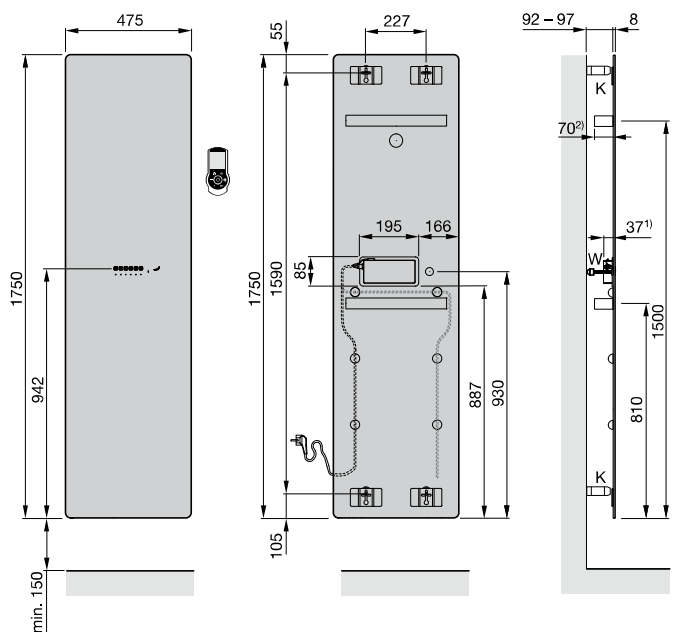

Heated glass front available in black, white or as a mirror. Connection cable 1,8 m long with two pin plug, simple cable routing adjusted to the towel rail installation via cable clips pre-installed on the back of the decorative radiator ex works. Nominal voltage 230 volts, splash-proof IP 45.

Standard scope of delivery for electric operation

- Radiator made from safety glass with control box and cable clips pre-installed on the back
- Polished stainless steel towel rails for mounting on the back of the radiator, extension either to left or right (as selected during installation); for 1500 mm height: one towel rail; for 1750 mm height: two towel rails per radiator, with fixing material
- Infrared remote control model 4 including batteries (AAA) with selectable modes: manual (above room temperature), weekly programme, timer, frost protection, off
- Wall mounting accessories and cable clips in the colour of the radiator, or for mirror radiators: Wall bracket + cable clips in black
- Wall spacer for adjustment to the correct wall clearance
- Packaging and drilling template

Electric operation:

Wall mounting

Towel rail for extension to left or right as preferred

H = Height

L = Length

K = Bracket

C = Cable clip (for cable routing, see towel rail installation drawing)

W = Wall spacer

3) 500 mm

4) 800 mm