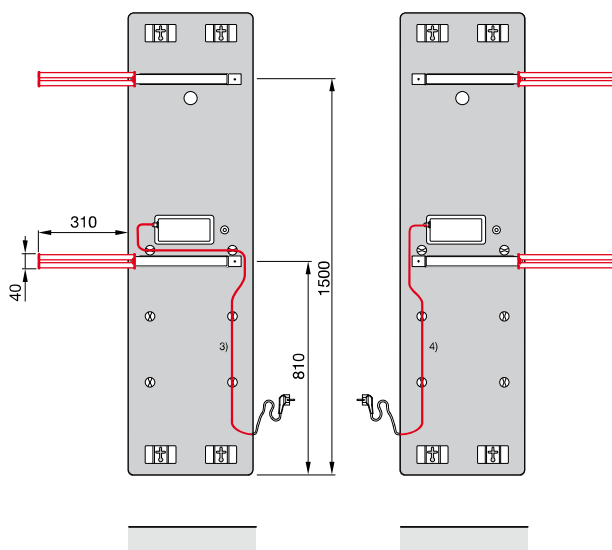

Heated glass front available in black, white or as a mirror. Connection cable 1,8 m long with two pin plug, simple cable routing adjusted to the towel rail installation via cable clips pre-installed on the back of the decorative radiator ex works. Nominal voltage 230 volts, splash-proof IP 45.

Standard scope of delivery for electric operation

- Radiator made from safety glass with control box and cable clips pre-installed on the back
- Polished stainless steel towel rails for mounting on the back of the radiator, extension either to left or right (as selected during installation); for 1500 mm height: one towel rail; for 1750 mm height: two towel rails per radiator, with fixing material
- Infrared remote control model 4 including batteries (AAA) with selectable modes: manual (above room temperature), weekly programme, timer, frost protection, off
- Wall mounting accessories and cable clips in the colour of the radiator, or for mirror radiators: Wall bracket + cable clips in black
- Wall spacer for adjustment to the correct wall clearance
- Packaging and drilling template

Electric operation:

Wall mounting

Towel rail for extension to left or right as preferred

H = Height

L = Length

K = Bracket

C = Cable clip (for cable routing, see towel rail installation drawing)

W = Wall spacer

Dimensions in mm

For keywords, see 'Electric operation and Ecodesign Directive' on page 167

1) Back of control box to back of radiator

2) Back of towel rail to back of radiator

Cable length available in the direction of the connection from bottom edge of radiator depending on cable routing: